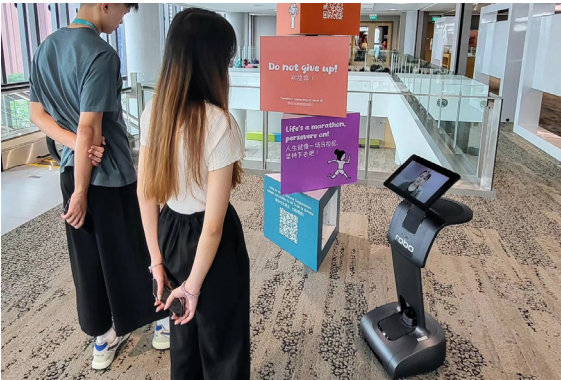

Gallery Robot

Exhibition & Tour Guide Robot

Introducing our cutting-edge robot, designed to enhance your gallery and exhibition experiences. Perfect for guiding tours and providing insightful information.

Tailored experiences, interactive engagement, real-time information, and multilingual support, enhances every visit. Temi trusted by:

Ideal

- Personalised • Educational • Multilingual
- Family-Friendly • Interactive • Fun Tours