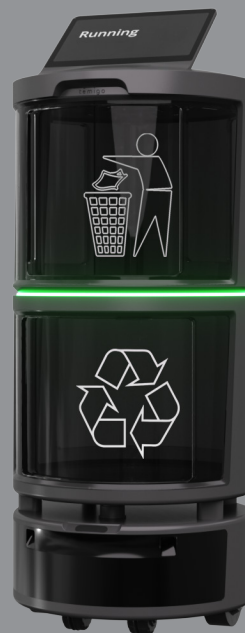

OFFER FORM

	Pro
Mapping	●
Locations On Map	●
Mobile App	●
Alexa / Hey Temi	●
Video Calls	●
Software Updates	●
Temi Center Platform	●
Multi Party Calls	●
Scheduler	●
User Management	●
Map Backup	●
Greet Mode	●
Face Recognition	●
Sequences	●
Tours	●
Conversation Q&A	●
Apps / App Store	●
SDK	●
Custom Wakeup Name	●
Custom Screen	●
1 x Subscription	●
1 x Year Warranty	●
	Pro Option
	£15,850 + VAT
3 Years Warranty Total	£16,850 + VAT
Monthly Subscription	£1,250 + VAT

Package inclusions:

1 x Bin Robot

1x Docking Station

Online Training

robotsoflondon.co.uk

We want to be the architects of a really positive future that is powered and supported by technology, we align to the global goals of Innovations and Infrastructure and we support charities that align to that.

Contact us on 0845 528 0404 or sales@robotsoflondon.co.uk for a free no-obligation consultation of your requirements.