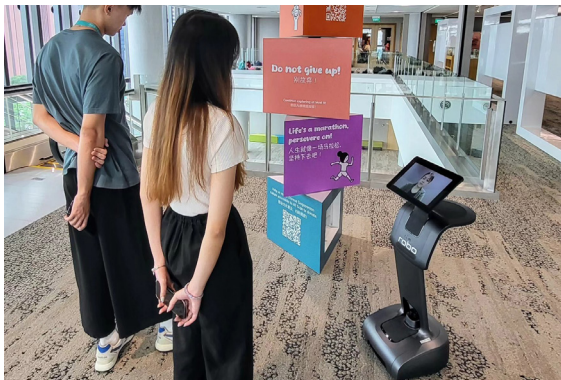

Museum Robot

Interactive Tour Guide Robot

Introducing the museum robot with interactive, autonomous tours, personalised guidance, and multilingual, enhancing visitor engagement..

Tailored experiences, interactive engagement, real-time information, and multilingual support, enhances every visit. Trusted by:

Ideal

Personalised • Educational • Multilingual
Family-Friendly • Interactive • Fun Tours

OFFER FORM

	Basic	Pro
Mapping	●	●
Locations On Map	●	●
Mobile App	●	●
Alexa / Hey Temi	●	●
Video Calls	60 Sec Limt	●
Software Updates	●	●
Temi Center Platform		●
Multi Party Calls		●
Scheduler		●
User Management		●
Map Backup		●
Greet Mode		●
Face Recognition		●
Sequences		●
Tours		●
Conversation Q&A		●
Apps / App Store		●
SDK		●
Custom Wakeup Name		●
Custom Screen		●
1 x Year Warranty		●
1 x Subscription		●