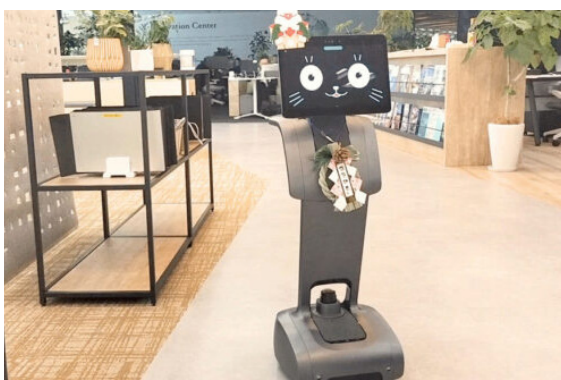

Museum Robot

Interactive Tour Guide Robot

Introducing the museum robot with interactive, autonomous tours, personalised guidance, and multilingual, enhancing visitor engagement..

Tailored experiences, interactive engagement, real-time information, and multilingual support, enhances every visit. Trusted by:

Ideal

Personalised • Educational • Multilingual
Family-Friendly • Interactive • Fun Tours

OFFER FORM

	Basic	Pro
Mapping	●	●
Locations On Map	●	●
Mobile App	●	●
Alexa / Hey Temi	●	●
Video Calls	60 Sec Limt	●
Software Updates	●	●
Temi Center Platform		●
Multi Party Calls		●
Scheduler		●
User Management		●
Map Backup		●
Greet Mode		●
Face Recognition		●
Sequences		●
Tours		●
Conversation Q&A		●
Apps / App Store		●
SDK		●
Custom Wakeup Name		●
Custom Screen		●
1 x Year Warranty		●
1 x Subscription		●